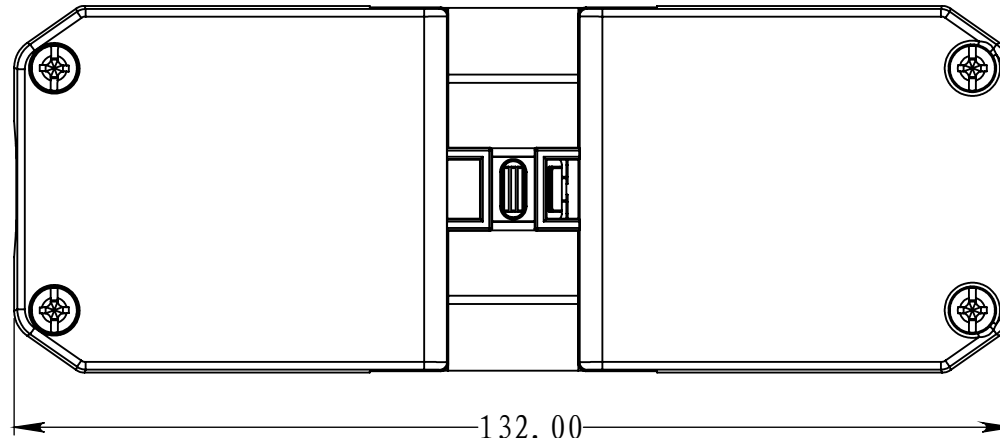

24.50

48.50

132.00

SERIAL NUMBER: Q/KR.C09-05-186

JIANGMEN KREALUX ELECTRICAL APPLIANCES CO., LTD				MODEL NO: PS2A-5L			
DRAWN		DATE		EDITION	A	SCALE	1:1